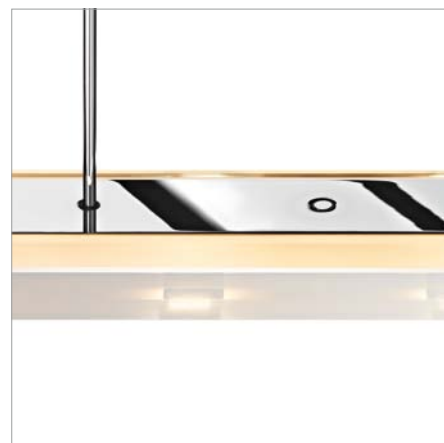

Erlesene Lichtqualität

Die TRANSPARENCY spendet ein faszinierendes und gemütliches Licht zum Wohlfühlen. Ihr warm-weißes Licht macht Ihren Esstisch zum Mittelpunkt des Esszimmers, ohne dass die am Tisch sitzenden Personen geblendet werden. Die hochwertigen LED bieten eine sehr gute Farbwiedergabe von $R_a < 90$. Dies lässt Farben besonders natürlich und farbgetreu erscheinen.

Exquisite light quality

The TRANSPARENCY bestows a fascinating and cosy feel-good light. Its warm white light makes your dinner table the focus of the dining room without blinding the people sitting around it. The high quality LEDs offer a very good colour rendering of $R_a < 90$. This allows colours to appear particularly natural and true.

Moderne LED-Technik

Die acht warm-weißen LED mit einer Farbtemperatur von 3000 Kelvin, 26 Watt und 1.600 Lumen, leuchten Ihren Esstisch gleichmäßig und hell aus. Gleichzeitig sorgt die fortschrittliche LED-Technologie für eine Energieersparnis von bis zu 80% gegenüber herkömmlichen Glühlampen.

Modern LED technology

The eight, warm white LED with a colour temperature of 3,000 Kelvin, 26 watts and 1,600 lumens light up your dining table uniformly and brightly. At the same time, the advanced LED technology provides for energy savings of up to 80% compared to conventional bulbs.

Praktischer Touchdimmer

Ein praktischer Touchdimmer an der Oberseite der Leuchte ermöglicht die Regulierung einer individuellen Lichtstimmung am Esstisch. Dabei wird die zuletzt eingestellte Helligkeit mithilfe einer Memory-Funktion gespeichert und nach dem erneuten Einschalten wieder hergestellt.

Practical touch dimmer